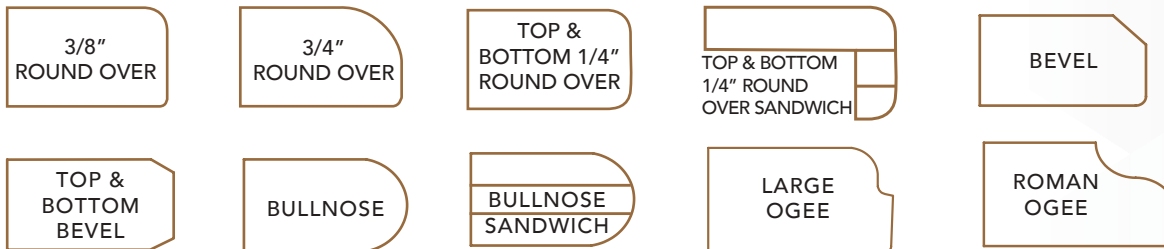

NATURAL STONE & QUARTZ | 3CM

EDGE PROFILES

GEOS | 2CM

SOLID SURFACE

DEKTON

LAMINATE